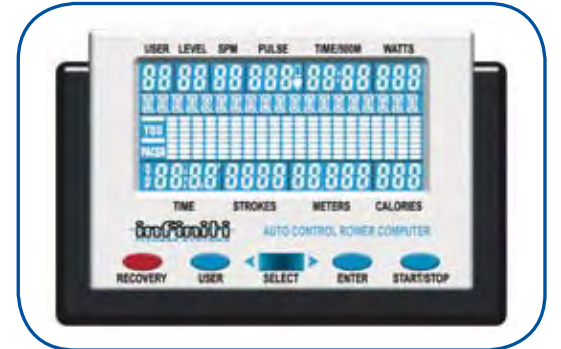

INFINITI R88 AND R99 ROWER

The R88 Rower is ideal for the whole family. It's easy to use and has adjustable resistance, so workouts can be customised for each user. Features include:-

- Air Resistance System Combined with 6 Extra Levels of Magnetic Resistance
- Unique Clutch System
- Built in Heart Rate Receiver
- Angled Foot Rests with Straps
- Adjustable Air Vents
- Non-slip End Cap
- Exclusive Full Circle with Life Coverage Warranty

Extendable Computer Arm

Max User Weight: **130kg**
Shipping Weight: **32kg**
Foot Print: **168x40cm**

SPECIFICATIONS

The R99 Rower is designed with the Intermediate to Advanced user in mind. It has many of the features & programmes found on Club models such as Pacer, Heart Rate Control and Interval Training within the convenience of your own home. Features include:-

- Fully Controlled Air Mag Resistance System
- Unique Clutch System
- 12 Auto Controlled Programmes
- Dual Colour Backlit Computer
- Built in Heart Rate Receiver
- Includes Chest Strap
- Angled Foot Rests with Straps
- Adjustable Air Vents
- Non-slip End Cap
- Exclusive Full Circle with Life Coverage Warranty

Max User Weight: **130kg**
Shipping Weight: **32kg**
Foot Print: **168x40cm**

SPECIFICATIONS

Candice Falzon
Candice Falzon
Australian Ironwoman

INFINITI R100 APM ROWER

The R100 Premier Rower is rated semi commercial. For those who are serious rowers used to the best or a small gym . The premier range represents superior value:-

Max User Weight **140 kg**
Shipping Weight **46 kg**
Foot Print **210 x 57cm**

SPECIFICATIONS